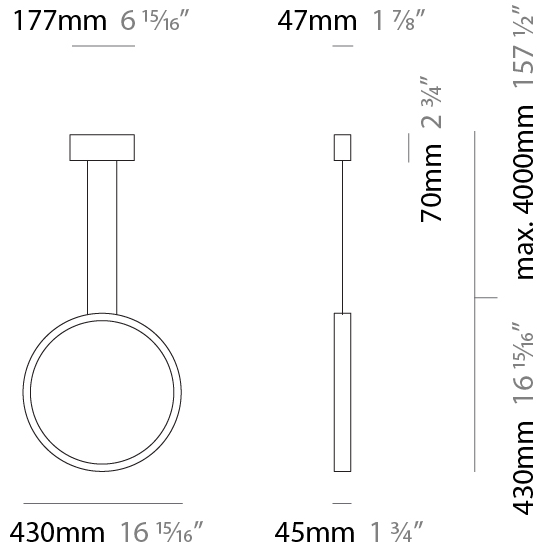

PROJECT	_____
TYPE	_____
SPECIFIER	_____
QUANTITY	_____
DATE	_____

ASSOLO SUSPENSION

D31005-

base number   Finish
Options

1. To build a product code in our configurator select the specify button on the base model # product page
2. To build a manual product code on this datasheet choose from the options listed below in blue font and add the suffix to the base model #

GENERAL

Series: Assolo
Brand: Cini & Nils
Division: Design
Mounting Type: Suspension
Mounting Location: Ceiling
Subcategory: Ambient

PHYSICAL

Shape: Round
Diameter (mm): 430
Diameter (in): 16 ¹⁵/₁₆"
Width (mm): 45
Width (in): 1 ³/₄"
Height (mm): 430
Height (in): 16 ¹⁵/₁₆"
Max. Overall Height (mm): 4430
Max. Overall Height (in): 174 ⁷/₁₆"
Light Distribution: Indirect
Weight (kg): 3.5
Weight (lbs): 7.7
Fixture Finish: WHI / BLK / MGD
Fixture Material: Aluminum
Upon Request: Any custom colour

ELECTRICAL

Lamp Type: LED
Input Wattage (W): 27
Total Output Wattage (W): 25
Dimming: Tri-Mode (Non-Dimming and Phase Dimming (120Vac only) and 0-10V Dimming)
Driver Included: Yes
Driver Location: Integrated
Driver Type: Constant Current - Universal
Driver Class: Class 2
Input Voltage (V): 120 - 277
Constant Current (MA): 700

LED

Color Temperature (°K): 2800
Nominal Lumen (lm): 2900
CRI: >90 CRI
Lamp Life (hrs): 50000
Upon Request: 3000K / 3500K / 4000K

OPTICAL

RATINGS AND CERTIFICATIONS

Certified By: Certified for North American Standards
IP rating: IP20